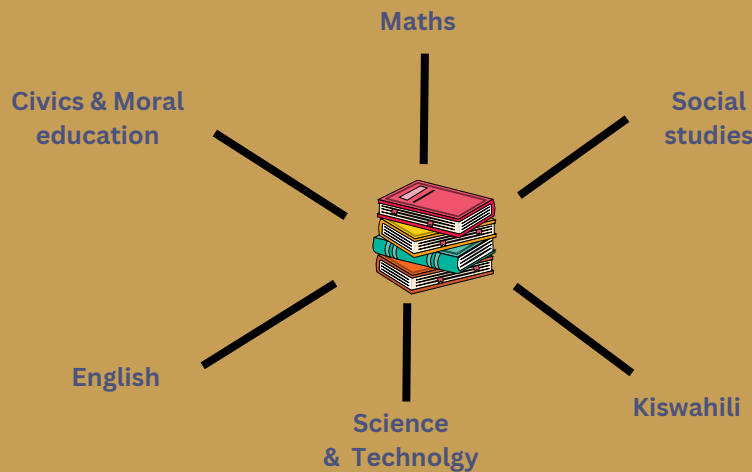

Notice: In Tanzania, the public school system is confronted with a shortage of teachers and overcrowding issues. As a result, the country relies on schools like Bethlehem Star School, which is focused on creating a positive impact rather than generating profits. This affordable private school provides education and opportunities for low-income families.

OVERVIEW

Arusha, Tanzania

303 Students

16 Teachers

2-13 years

SCHOOOL PROPERTY

HISTORY OF BETHLEHEM STAR SCHOOL

HOW CAN I PARTICIPATE?