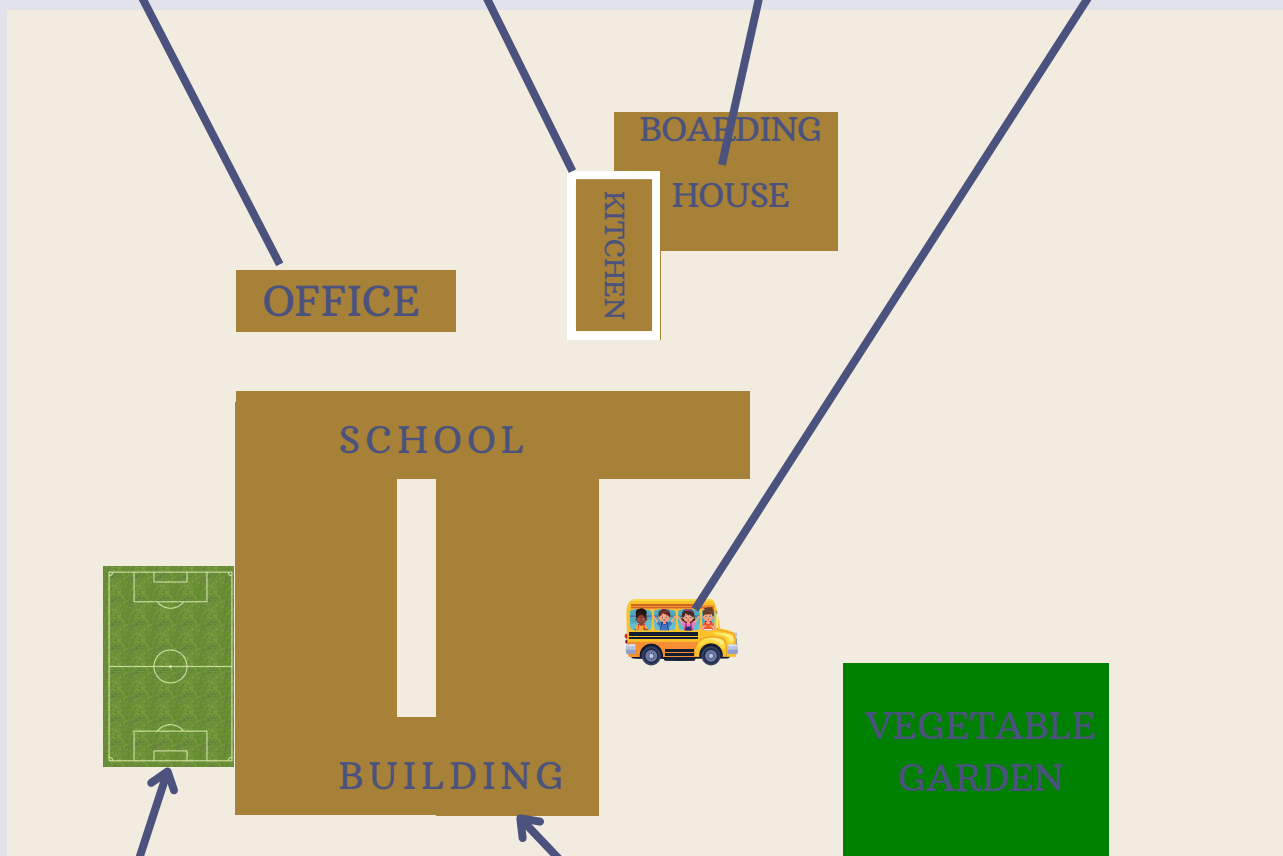

OVERVIEW

Arusha, Tanzania

303 Students

16 Teachers

2-13 years

SCHOOOL PROPERTY

HISTORY OF BETHLEHEM STAR SCHOOL

HOW CAN I PARTICIPATE?