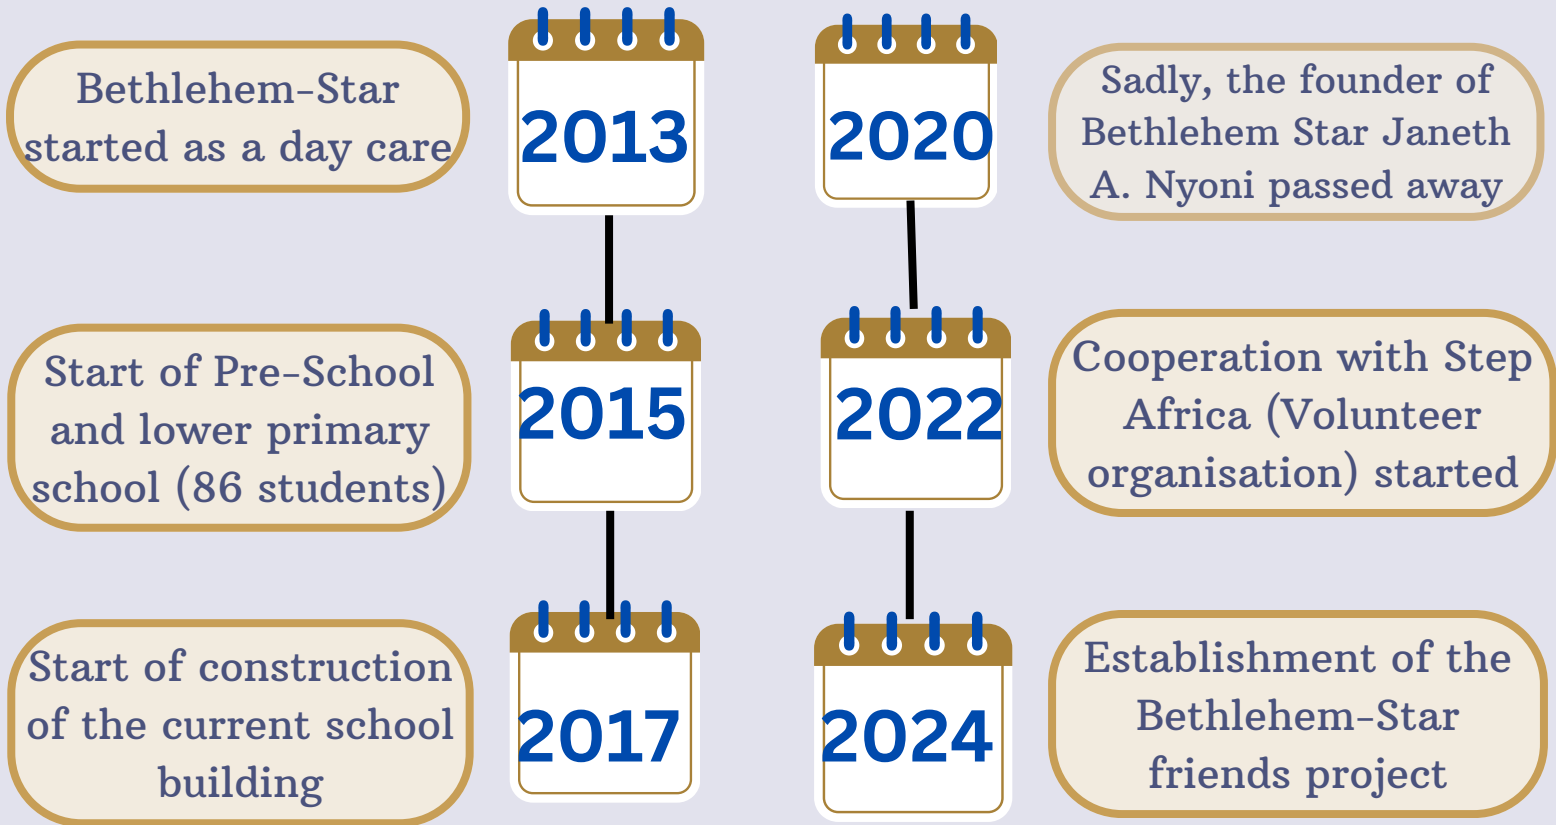

Notice: In Tanzania, the public school system is confronted with a shortage of teachers and overcrowding issues. As a result, the country relies on schools like Bethlehem Star School, which is focused on creating a positive impact rather than generating profits. This affordable private school provides education and opportunities for low-income families.

OVERVIEW

Arusha, Tanzania

303 Students

16 Teachers

2-13 years

SCHOOOL PROPERTY

HISTORY OF BETHLEHEM STAR SCHOOL

HOW CAN I PARTICIPATE?